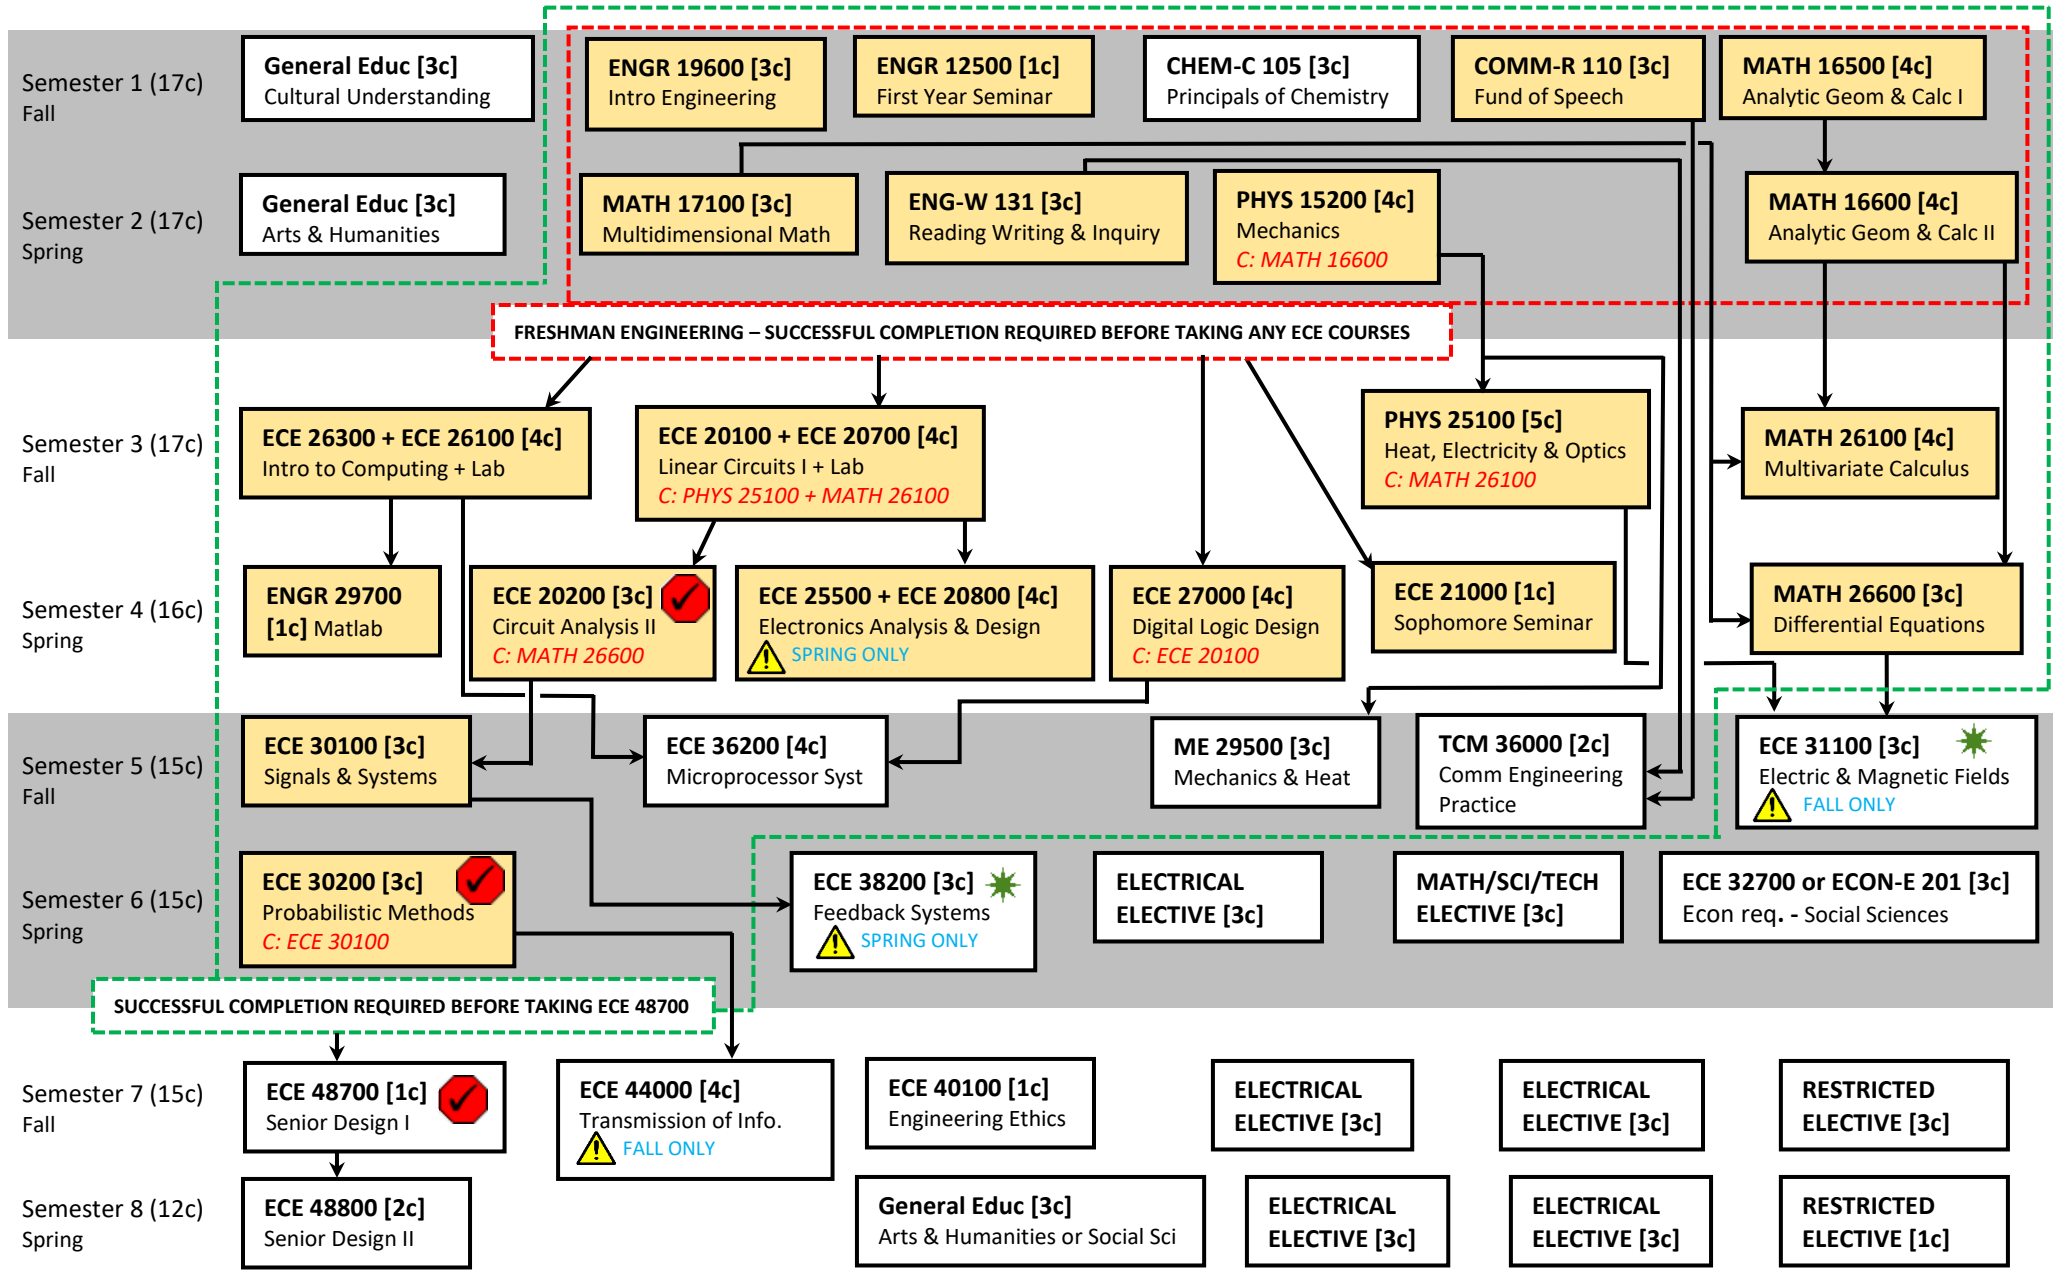

BSEE - Bachelor of Science in Electrical Engineering

Program Map – a guide for enrollment planning

<http://www.engr.iupui.edu/departments/ece/eceugadv@iupui.edu>

Fall 2019 – 124 Credit Hours

Pre-requisite [pre-req]
 C: Co-requisite [co-req] – Course must be taken before or concurrently
 ★ Students strongly urged to complete these courses before taking ECE 48700

Successful Completion of a course: meet minimum grade req.
 Successful completion of the stated pre-req includes all of the associated co- and pre-requisites.

⚠️ Course is offered only once each year, in the semester listed.
 ✓ Check-in: ECE advising appt, progress review required before registering for course.
 □ Requires C- or higher